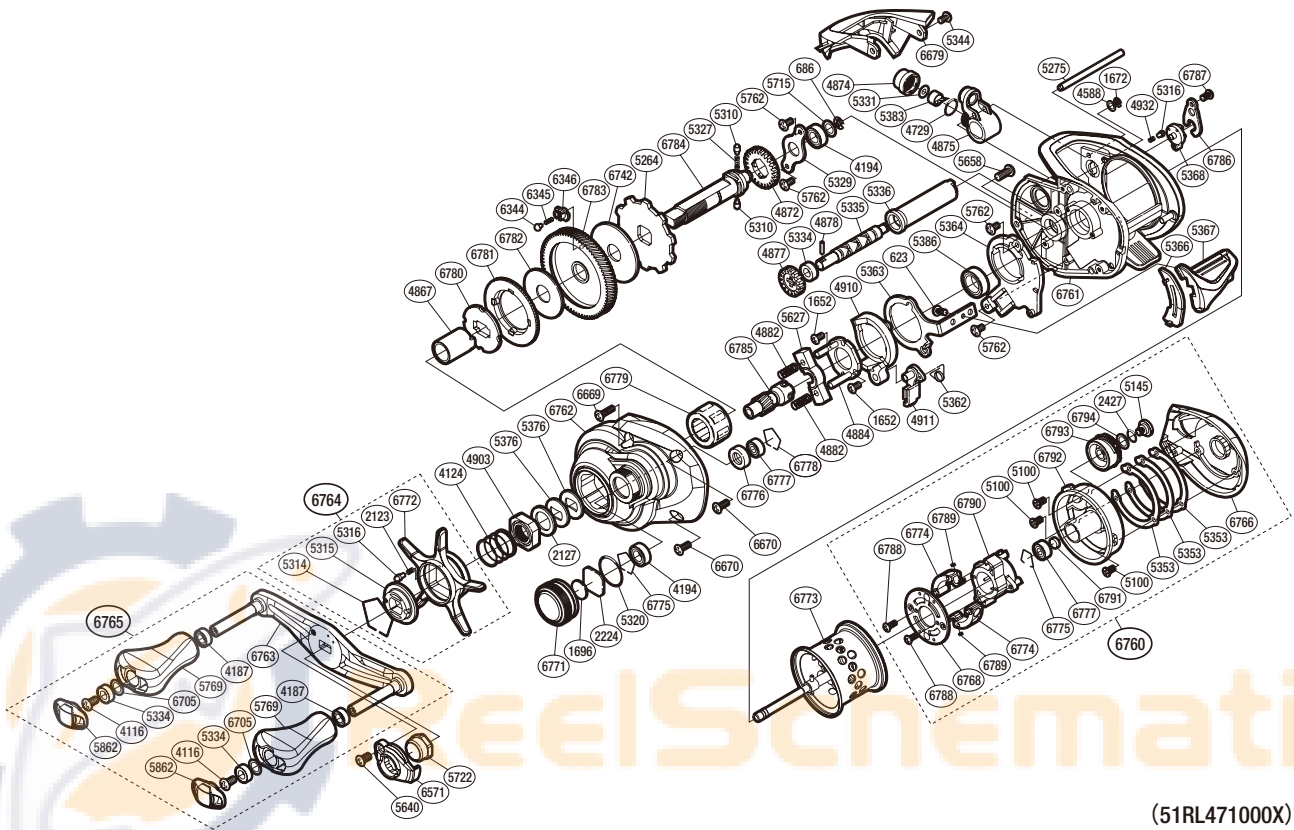

SHIMANO

CURADO S A-RB

CUBFSXGL

(51RL471000X)

Please note that the number of adjusting washers may not be the same as shown in the exploded views. (Adjustment will vary with each individual product.)

Part No.	Description	Part No.	Description	Part No.	Description
BNT0623	Screw	BNT5320	O Ring	BNT6760	Right Side Plate Assembly
BNT0686	E Lock	BNT5327	Idle Gear Spring	BNT6761	Frame Assembly
BNT1652	Screw	BNT5329	Drive Shaft Retainer	BNT6762	Left Side Plate Assembly
BNT1672	E Lock	BNT5331	Spacer	BNT6763	Handle Shank Assembly
BNT1696	Cast Control Spacer (B)	BNT5334	Bushing	BNT6764	Star Drag Assembly
BNT2123	Click Spring	BNT5335	Worm Shaft	BNT6765	Handle Assembly
BNT2127	Star Drag Spacer	BNT5336	Level Wind Guard	BNT6766	Right Side Plate
BNT2224	Cast Control Spacer (A)	BNT5344	Screw	BNT6768	Brake Set Plate
BNT2427	O Ring	BNT5353	Washer	BNT6771	Cast Control Cap
BNT4116	Screw	BNT5362	Clutch Pawl Spring	BNT6772	Star Drag
BNT4124	Star Drag Spring	BNT5363	Clutch Plate	BNT6773	Spool Assembly
BNT4187	Ball Bearing	BNT5364	Clutch Guard	BNT6774	Magnet Holder Assembly
BNT4194	Ball Bearing	BNT5366	Clutch Bar Guide B	BNT6775	Bearing Retainer A
BNT4588	Washer	BNT5367	Clutch Button	BNT6776	Bearing Spacer
BNT4729	O Ring	BNT5368	B Side Plate Cam Lever	BNT6777	Ball Bearing
BNT4867	Roller Clutch Inner Tube	BNT5376	Washer	BNT6778	Bearing Retainer B
BNT4872	Idle Gear A	BNT5383	Line Guide Pawl	BNT6779	Roller Clutch Bearing
BNT4874	Pawl Cap	BNT5386	Ball Bearing	BNT6780	Key Washer
BNT4875	Line Guide Assembly	BNT5627	Yoke	BNT6781	Drag Click Ratchet
BNT4877	Idle Gear C	BNT5640	Screw	BNT6782	Drag Washer A
BNT4878	Worm Shaft Pin	BNT5658	Screw	BNT6783	Drive Gear
BNT4882	Yoke Spring	BNT5715	Washer	BNT6784	Drive Shaft
BNT4884	Clutch Cam Retainer	BNT5722	Handle Nut	BNT6785	Pinion Gear
BNT4903	Star Drag Nut	BNT5762	Screw	BNT6786	Cam Lever Retainer
BNT4910	Clutch Cam	BNT5769	Handle Knob	BNT6787	Screw
BNT4911	Clutch Pawl Assembly	BNT5862	Handle Knob Seal	BNT6788	Screw
BNT4932	Click Spring	BNT6344	Drag Click	BNT6789	Brake Spring
BNT5100	Screw	BNT6345	Click Spring	BNT6790	Brake Holder
BNT5145	Screw	BNT6346	Drag Click Pin Holder	BNT6791	Spacer
BNT5264	Anti-Reverse Ratchet	BNT6571	Handle Nut Plate	BNT6792	Dial Case
BNT5275	Stabilizer Bar	BNT6669	Screw	BNT6793	Brake Dial
BNT5310	Idle Gear Pin	BNT6670	Screw	BNT6794	Washer
BNT5314	Click Plate Retainer	BNT6679	Level Wind Protector		
BNT5315	Star Drag Click Plate	BNT6705	Washer	BNT4692	B-100 Oil (Accessory)
BNT5316	Click Pin	BNT6742	Drag Washer B	BNT6806	Bfs-100 Oil (Accessory)